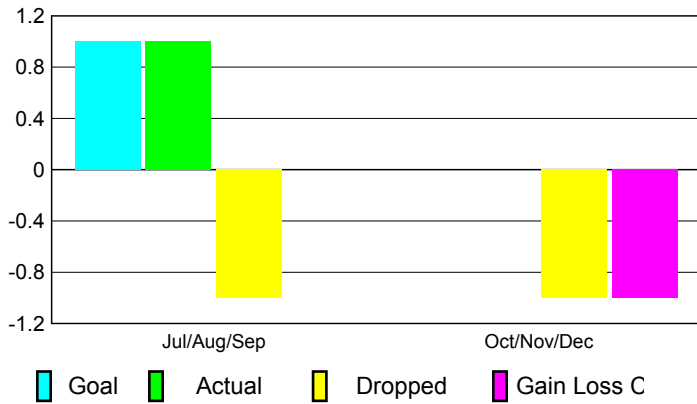

2010-2011 GMT Reports for District (or Undistricted) **District 128**

GMT: HOWARD PATRICK LEE

Location: ISRAEL

GMT CA: 4

CLUBS

Club Results
2010-2011

Clubs
2009-2010

Month	New Club Goal	Actual New Clubs	Actual Dropped Clubs	Gain/Loss of Clubs	Gain/Loss of Clubs
Jul/Aug/Sep	1	1	-1	0	0
Oct/Nov/Dec	0	0	-1	-1	0
Totals	1	1	-2	-1	0

Club Results 2010-2011

Goal, New, Dropped, Gain/Loss

Comparison of Club Gain/Loss

Current Year Compared to the Previous Year

YTD Status Quo Clubs 2010-2011

Status Quo Clubs Compared to Status Quo Members

MEMBERSHIP