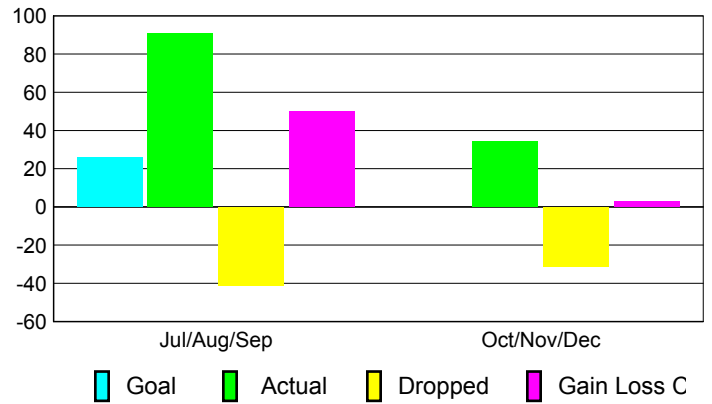

Membership Results 2010-2011

Goal, New, Dropped, Gain/Loss