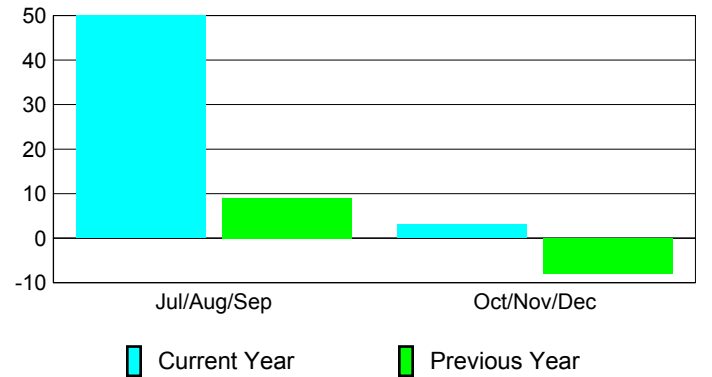

Comparison of Membership Gain/Loss

Current Year Compared to the Previous Year